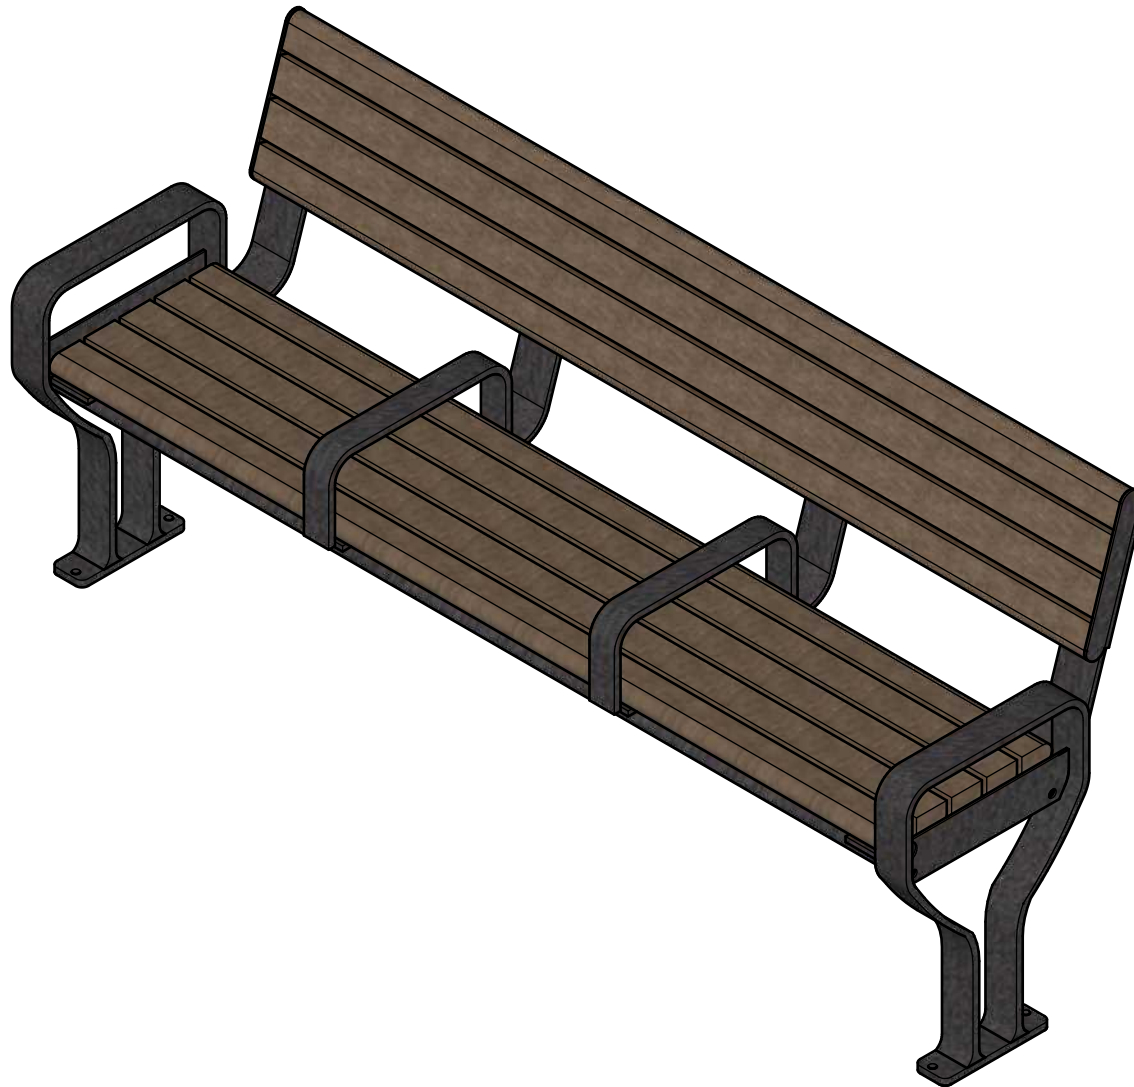

WISHBONE SITE FURNISHINGS

210-27090 GLOUCESTER WAY LANGLEY, BC

DWG. TITLE: KOBLE 6 FT BENCH WITH 2 CENTER ARMRESTS

REVISION: 13/04/21 R:02

MATERIAL:
ALUMINUM

DWG. NO.
DWSBC13042100

DRAWN BY:
GARY PARMAR

PATTERN NO.
N/A

MODEL NO.
K-6A

SCALE:
AS SHOWN

SHEET:
2 OF 2

DATE:
13 APR 21